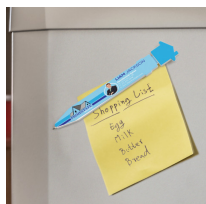

100490

Magna House Fridge Pen

PROMOTIONAL PRODUCTS SPECIALIST

URL Link: <https://ultimateinspiration.com.au/product/magna-house-fridge-pen>

Description

Plastic ballpoint pen with a house-shaped top. The pen doubles as a magnet and can be branded with edge-to-edge full colour artwork. It has a black refill with 800 metres of writing ink.

Details

Packaging

Loose packed or an optional presentation box or sleeve.

Item Size

W 27mm x L 149mm x 5.5mm.

Colours

White.

Decoration Options

Pad Print - Position D - 65mm x 12mm | Position L - 14mm x 14mm. Direct Digital - Refer to Template

Notes

Details such as measure, weight indications are approximate figures only. We reserve the right to change colours, printable areas, technical details or designs.

Why Should You Buy From Us?

Long Trustworthy & Recognised Member of APPA

Price Beat Policy for Same Item

Fast Responsive Team & Turnaround Time

Best Service, Best Price & Best Quality

5-Star Google Reviews & Thousands of Happy Customers

100% Australian Company

Big Variety of Goods from Budget to Premium

Nationwide Service & Delivery

Ready to Order?

If you would like to proceed then simply reply to our email and tell us your print requirements and supply your logos in vector EPS, AI or PDF. We will provide pre-production mock up proof for approval prior to production if the quote is acceptable and you like to proceed with this order.

This Marketing Info Sheet is created on 14/03/2025
Copyright © 2021 ULTIMATE INSPIRATION

A. P.O. Box 5179 Pinewood VIC 3149 **ABN.** 57 161 525 793
P. 1300 653 148 E. sales@ultimateinspiration.com.au
W. WWW.ULTIMATEINSPIRATION.COM.AU