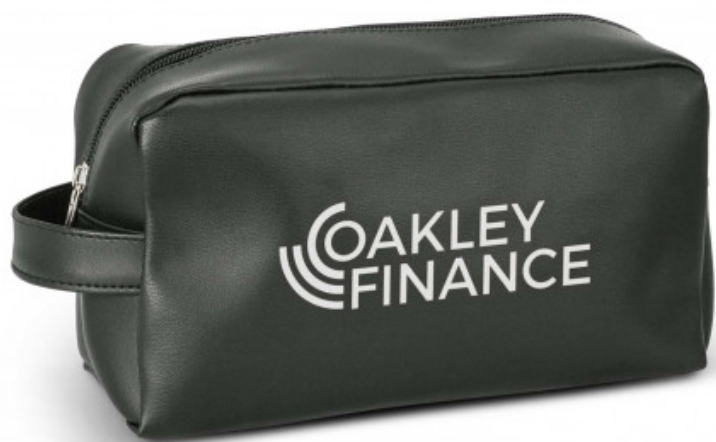

114094

Portland Toiletry Bag

PROMOTIONAL PRODUCTS SPECIALIST

URL Link: <https://ultimateinspiration.com.au/product/portland-toiletry-bag>

Description

Stylish toiletry bag with a carry handle and a zippered closure which is manufactured from leather-look PU.

Details

Packaging
Loose Packed

Item Size
H 120mm x W 215mm x 100mm

Colours
Black

Decoration Options
Screen Print - 70mm x 120mm (one colour)

Notes

Details such as measure, weight indications are approximate figures only. We reserve the right to change colours, printable areas, technical details or designs.