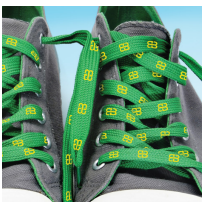

110799

Shoe Laces

PROMOTIONAL PRODUCTS SPECIALIST

URL Link: <https://ultimateinspiration.com.au/product/shoe-laces>

Description

Woven shoelaces which are 120cm in length and supplied in pairs. They can be branded on one side or both sides and custom lengths are available on request. A production lead time of 25 working days applies to this product by air freight and larger orders can be sea freighted on request to reduce the freight cost.

Details

Packaging

Loose packed.

Additional Description

Please note price breaks apply per colour and/or artwork design.

Item Size

L 1200mm x W 10mm

Colours

Grey, White, Yellow, Orange, Pink, Red, Bright Green, Dark Green, Light Blue, Dark Blue, Purple, Black.

Decoration Options

Screen Print - Side One - L 1110mm x W 8mm (2 colour max). Screen Print - Side Two - L 1110mm x W 8mm (2 colour max).

Notes

Details such as measure, weight indications are approximate figures only. We reserve the right to change colours, printable areas, technical details or designs.

Why Should You Buy From Us?

Long Trustworthy & Recognised Member of APPA

Price Beat Policy for Same Item

Fast Responsive Team & Turnaround Time

Best Service, Best Price & Best Quality

5-Star Google Reviews & Thousands of Happy Customers

100% Australian Company

Big Variety of Goods from Budget to Premium

Nationwide Service & Delivery

Ready to Order?

If you would like to proceed then simply reply to our email and tell us your print requirements and supply your logos in vector EPS, AI or PDF. We will provide pre-production mock up proof for approval prior to production if the quote is acceptable and you like to proceed with this order.

This Marketing Info Sheet is created on 15/03/2025
Copyright © 2021 ULTIMATE INSPIRATION