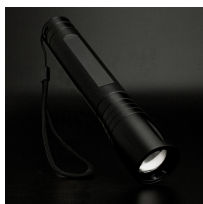

Notes

Details such as measure, weight indications are approximate figures only. We reserve the right to change colours, printable areas, technical details or designs.

Why Should You Buy From Us?

Long Trustworthy & Recognised Member of APPA

Price Beat Policy for Same Item

Fast Responsive Team & Turnaround Time

Best Service, Best Price & Best Quality

5-Star Google Reviews & Thousands of Happy Customers

100% Australian Company

Big Variety of Goods from Budget to Premium

Nationwide Service & Delivery

Ready to Order?

If you would like to proceed then simply reply to our email and tell us your print requirements and supply your logos in vector EPS, AI or PDF. We will provide pre-production mock up proof for approval prior to production if the quote is acceptable and you like to proceed with this order.

This Marketing Info Sheet is created on 14/03/2025
Copyright © 2021 ULTIMATE INSPIRATION

A. P.O. Box 5179 Pinewood VIC 3149 ABN. 57 161 525 793
P. 1300 653 148 E. sales@ultimateinspiration.com.au
W. WWW.ULTIMATEINSPIRATION.COM.AU

MEMBER AUSTRALASIAN PROMOTIONAL PRODUCTS ASSOCIATION create promote engage