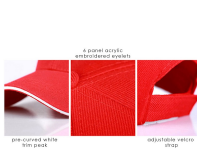

HDW001

Eumo 6 Panel Heavy Acrylic Sandwich Cap (Factory-Direct)

PROMOTIONAL PRODUCTS SPECIALIST

URL Link: <https://ultimateinspiration.com.au/product/eumo-6-panel-heavy-acrylic-sandwich-cap-factory-direct>

Description

Structured six panel 100% heavy twill acrylic cap with white trim in the pre-curved sandwich peak embroidered eyelets and an adjustable velcro short touch strap which fits most of people. For 3D Embroidery logo must be simple and large please check with us before place order. One size fits most people.

Details

Packaging

Loose Packed. 50 Per Inner Box, 200 Per Carton

Additional Description

Lead times in pricelist as above are based on from mock up proof approval to dispatch, delivery time is not included.

Item Size

One size fits most people.

Colours

Black | Black/Red | Navy Blue | Brown | Burgundy | Royal Blue | Sky Blue | Red | Orange-Red | Yellow | Cream | Dark Grey | Light Grey | Light Pink | Orange-Yellow | White/Black

Decoration Options

Embroidery, Digital Transfer

Decoration Areas

Embroidery: 80 mm x 55 mm(front), 60 mm x 40 mm(side), 50 mm x 20 mm(back) | Digital Transfer: 80 mm x 55 mm(front), 60 mm x 40 mm(side), 50 mm x 20 mm(back)

Notes

Details such as measure, weight indications are approximate figures only. We reserve the right to change colours, printable areas, technical details or designs.

Why Should You Buy From Us?

Long Trustworthy & Recognised Member of APPA

Price Beat Policy for Same Item

Fast Responsive Team & Turnaround Time

Best Service, Best Price & Best Quality

5-Star Google Reviews & Thousands of Happy Customers

100% Australian Company

Big Variety of Goods from Budget to Premium

Nationwide Service & Delivery

Ready to Order?