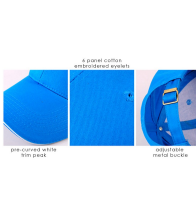

Why Should You Buy From Us?

Long Trustworthy & Recognised Member of APPA

Price Beat Policy for Same Item

Fast Responsive Team & Turnaround Time

Best Service, Best Price & Best Quality

5-Star Google Reviews & Thousands of Happy Customers

100% Australian Company

Big Variety of Goods from Budget to Premium

Nationwide Service & Delivery

Ready to Order?

If you would like to proceed then simply reply to our email and tell us your print requirements and supply your logos in vector EPS, AI or PDF. We will provide pre-production mock up proof for approval prior to production if the quote is acceptable and you like to proceed with this order.

This Marketing Info Sheet is created on 14/03/2025
Copyright © 2021 ULTIMATE INSPIRATION

A. P.O. Box 5179 Pinewood VIC 3149 ABN. 57 161 525 793
P. 1300 653 148 E. sales@ultimateinspiration.com.au
W. WWW.ULTIMATEINSPIRATION.COM.AU

MEMBER AUSTRALASIAN PROMOTIONAL PRODUCTS ASSOCIATION create promote engage