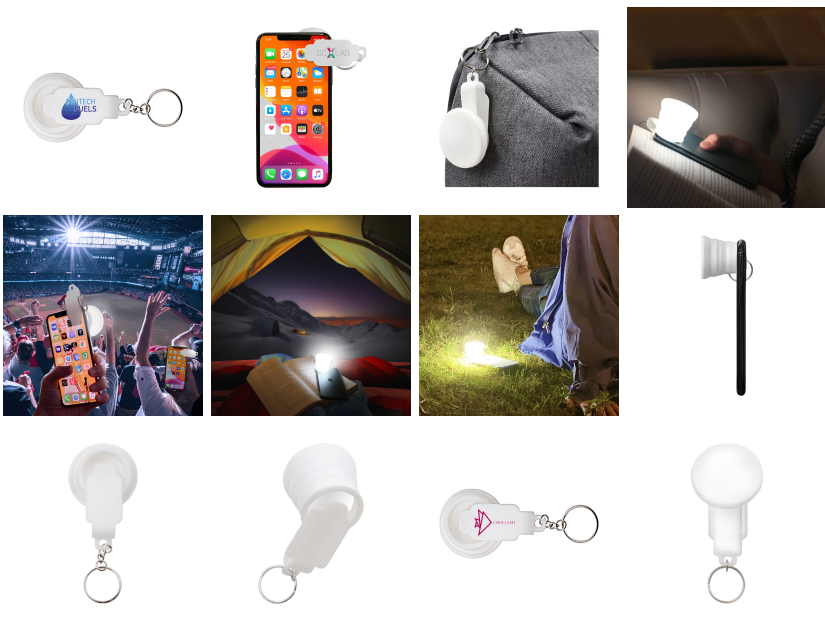

Notes

Details such as measure, weight indications are approximate figures only. We reserve the right to change colours, printable areas, technical details or designs.