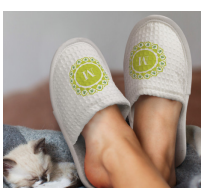

Decoration Options

Colourflex Transfer - Small - 50mm x 50mm | Large - 70mm x 70mm Faux Embroidery - Small - 50mm x 50mm | Large - 70mm x 70mm

Notes

Details such as measure, weight indications are approximate figures only. We reserve the right to change colours, printable areas, technical details or designs.

Why Should You Buy From Us?

Long Trustworthy & Recognised Member of APPA

Price Beat Policy for Same Item

Fast Responsive Team & Turnaround Time

Best Service, Best Price & Best Quality