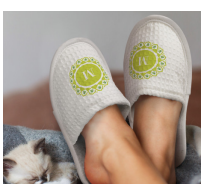

121433

Rochester Waffle Slippers

PROMOTIONAL PRODUCTS SPECIALIST

URL Link: <https://ultimateinspiration.com.au/product/rochester-waffle-slippers>

Description

The Rochester Waffle slippers are perfect for use year-round. Made from 240gsm 100% cotton waffle in a traditional waffle design with terry towelling on the inside. The sole features an anti-slip feature for safety.

Details

Packaging

Loose packed.

Colours

White.

Decoration Options

Colourflex Transfer - Small - 50mm x 50mm | Large - 70mm x 70mm Faux Embroidery - Small - 50mm x 50mm | Large - 70mm x 70mm

Notes