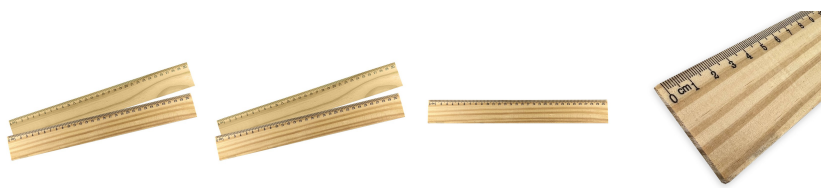

PR005

Wood Ruler 30cm (Factory-Direct)

PROMOTIONAL PRODUCTS SPECIALIST

URL Link: <https://ultimateinspiration.com.au/product/wood-ruler-30cm-factory-direct>

Description

30cm pine wood ruler is printed with black ink in centimetres natural beech wood produces the variances in the grain pattern colour and branding. It has one side graduation in centimetres.

Details

Packaging
Loose Packed

Additional Description

Lead times in pricelist as above are based on from mock up proof approval to dispatch, delivery time is not included.

Item Size

310mmW x 40mmH x 4mmD

Colours

Natural

Decoration Options

Screen Print, Laser Engrave, Direct Digital

Decoration Areas

Screen Print: 300mmW x 20mmH | Laser Engrave: 300mmW x 20mmH | Direct Digital: 300mmW x 20mmH

Notes

Details such as measure, weight indications are approximate figures only. We reserve the right to change colours, printable areas, technical details or designs.