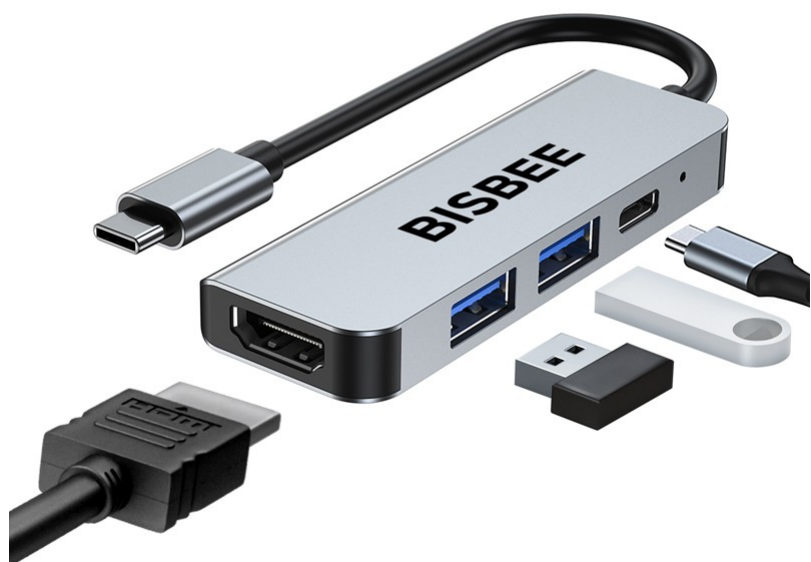

AR1253

Bisbee Type-C Hub (Power Direct, HDMI)

PROMOTIONAL PRODUCTS SPECIALIST

URL Link: <https://ultimateinspiration.com.au/product/bisbee-type-c-hub-power-direct-hdmi>

Description

The Bisbee Type-C Hub is a compact hub designed to expand the connectivity options of your laptop computer. With a USB Type-C input, the Bisbee provides endless possibilities by offering 2 x USB Type-A ports, 1 x HDMI display output, and 1 x USB Type-C power delivery (PD) charging port. The HDMI port supports transmitting HDTV video with a resolution of up to 4K, and the USB ports provide up to 5GB/s transmission speed. The Bisbee is an ideal solution that helps you to increase productivity. The Aluminium enclosure provides a sleek, premium look and durability, ensuring it can withstand daily use and travel. Compatible with MacBook, Windows-based laptops and Android smartphones. Material: ABS, Aluminium

Details

Packaging

Coloured Box (139 x 75 x 19 mm)

Additional Description

2-3 weeks (indent) from art approval

Item Size

83 x 28 x 11 mm (case), 140 mm (cable length)

Colours