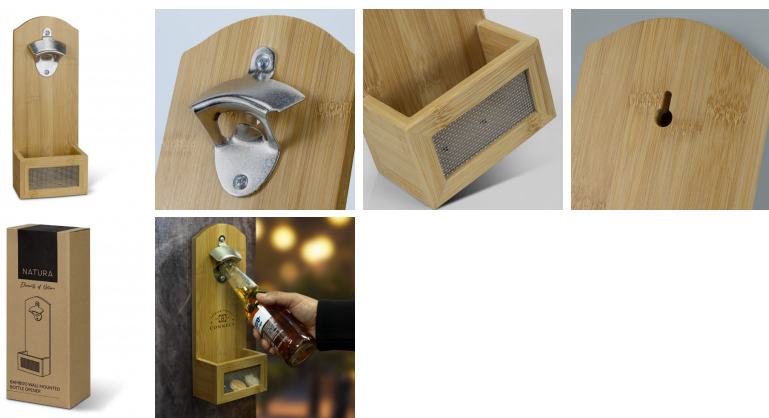

Notes

Details such as measure, weight indications are approximate figures only. We reserve the right to change colours, printable areas, technical details or designs.